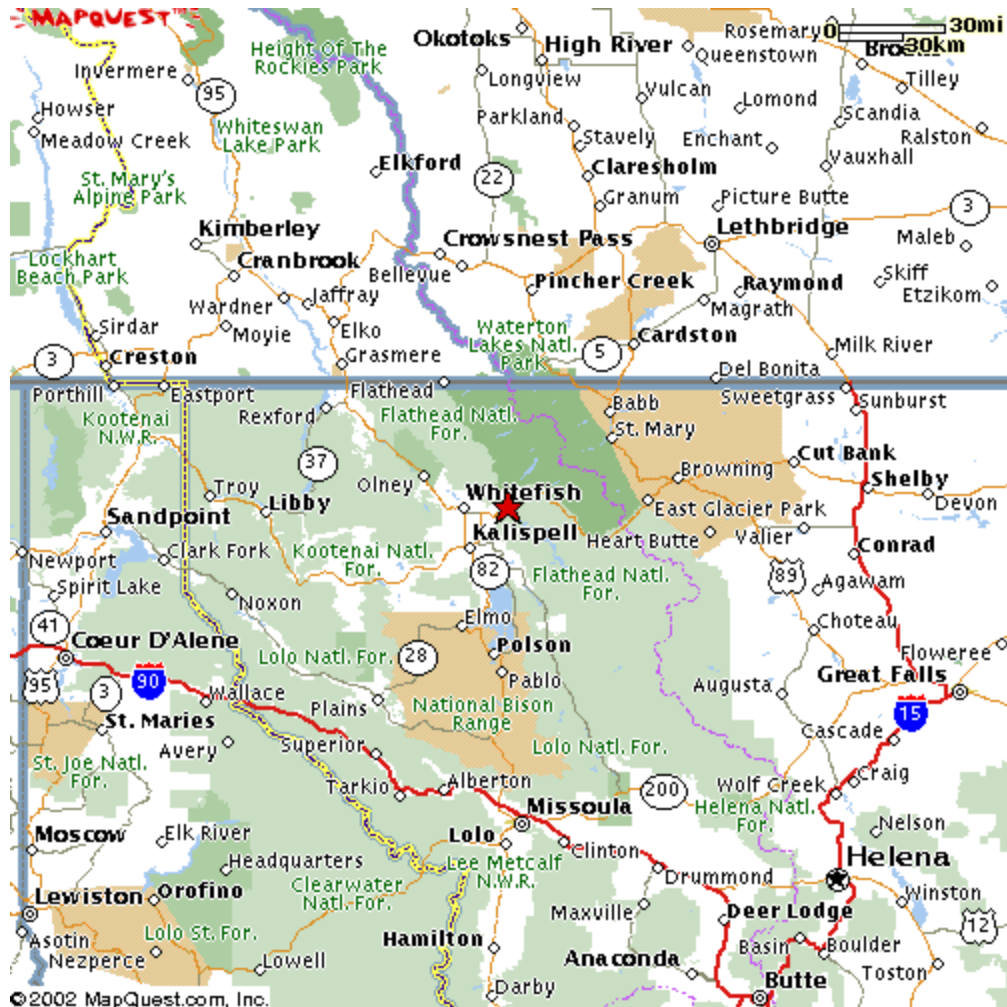

MAPQUEST.

Hungry Horse, MT
US

[SEND TO PRINTER](#)

[Back](#)

© 2002 MapQuest.com, Inc.

[All rights reserved. Use Subject to License/Copyright](#)

This map is informational only. No representation is made or warranty given as to its content. User assumes all risk of use. MapQuest and its suppliers assume no responsibility for any loss or delay resulting from such use.