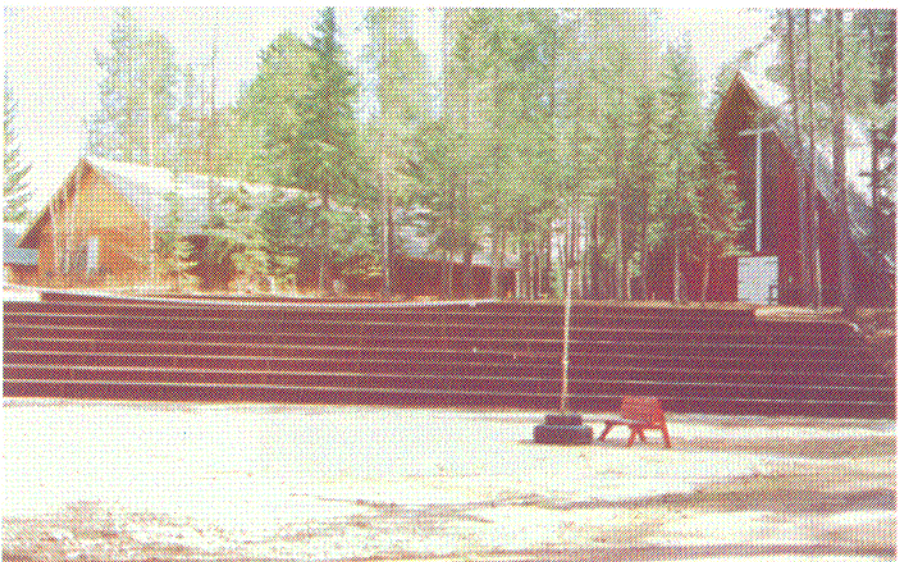

THE TABERNACLE

TEAKETTLE LODGE

Facilities Available Year Around

1. **Glacier Mountain Lodge**, recently completed, has 28 sleeping rooms with full bathrooms, kitchen, dining room conference room and spacious lobby. It can accommodate up to 100 guests.
2. **Teakettle Lodge**, has 34 sleeping rooms, restrooms located centrally on each floor, a large kitchen and dining area and can house up to 200.

AMPITHEATER AND CHAPEL

Summer Facilities

- Additional Lodging** 40 sleeping rooms in smaller lodges,
40 RV spaces
- Meeting Areas:** The tabernacle seating up to 1000
A-frame chapel seating 200
Prayer chapel seating 100
Outdoor amphitheater
- Food Service:** Large kitchen in Teakettle Lodge can serve 500 per hour
Smaller kitchen in Glacier Lodge can serve 100 or more
Snackstand set up for short-order cooking
- Recreation:** Basketball and volleyball courts
Miniature golf course
Many near-by attractions