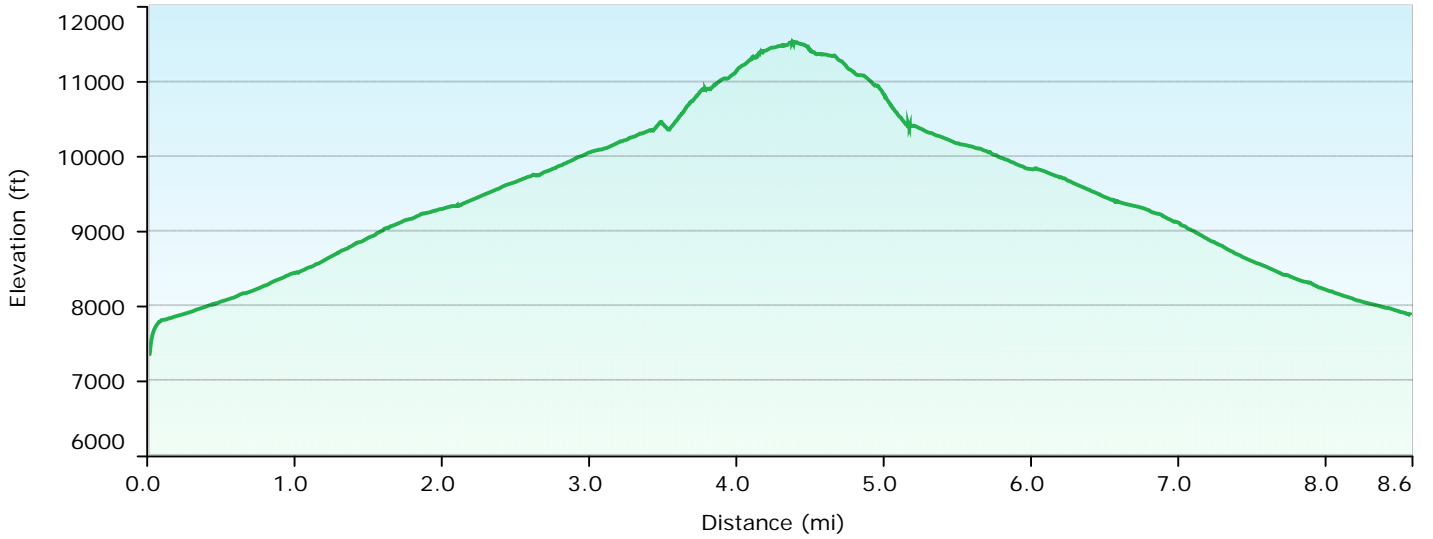

Mummy Mountain Hike 7-19-2014

Mummy Mountain 7-19-2014

Graph

Statistics

Summary

Points: 1834 Distance: 8.6 mi Area: 568867 sq ft

Time

Elapsed Time: 7:33:43 Moving Time: 4:04:48 Stopped Time: 3:28:55

Speed

Avg: 1.1 mph Avg Moving: 2.1 mph Min: 0.0 mph Max: 5 mph

Elevation

Min: 7329 ft Max: 11527 ft Ascent: 4298 ft Descent: 3761 ft Grade: 1.2 %