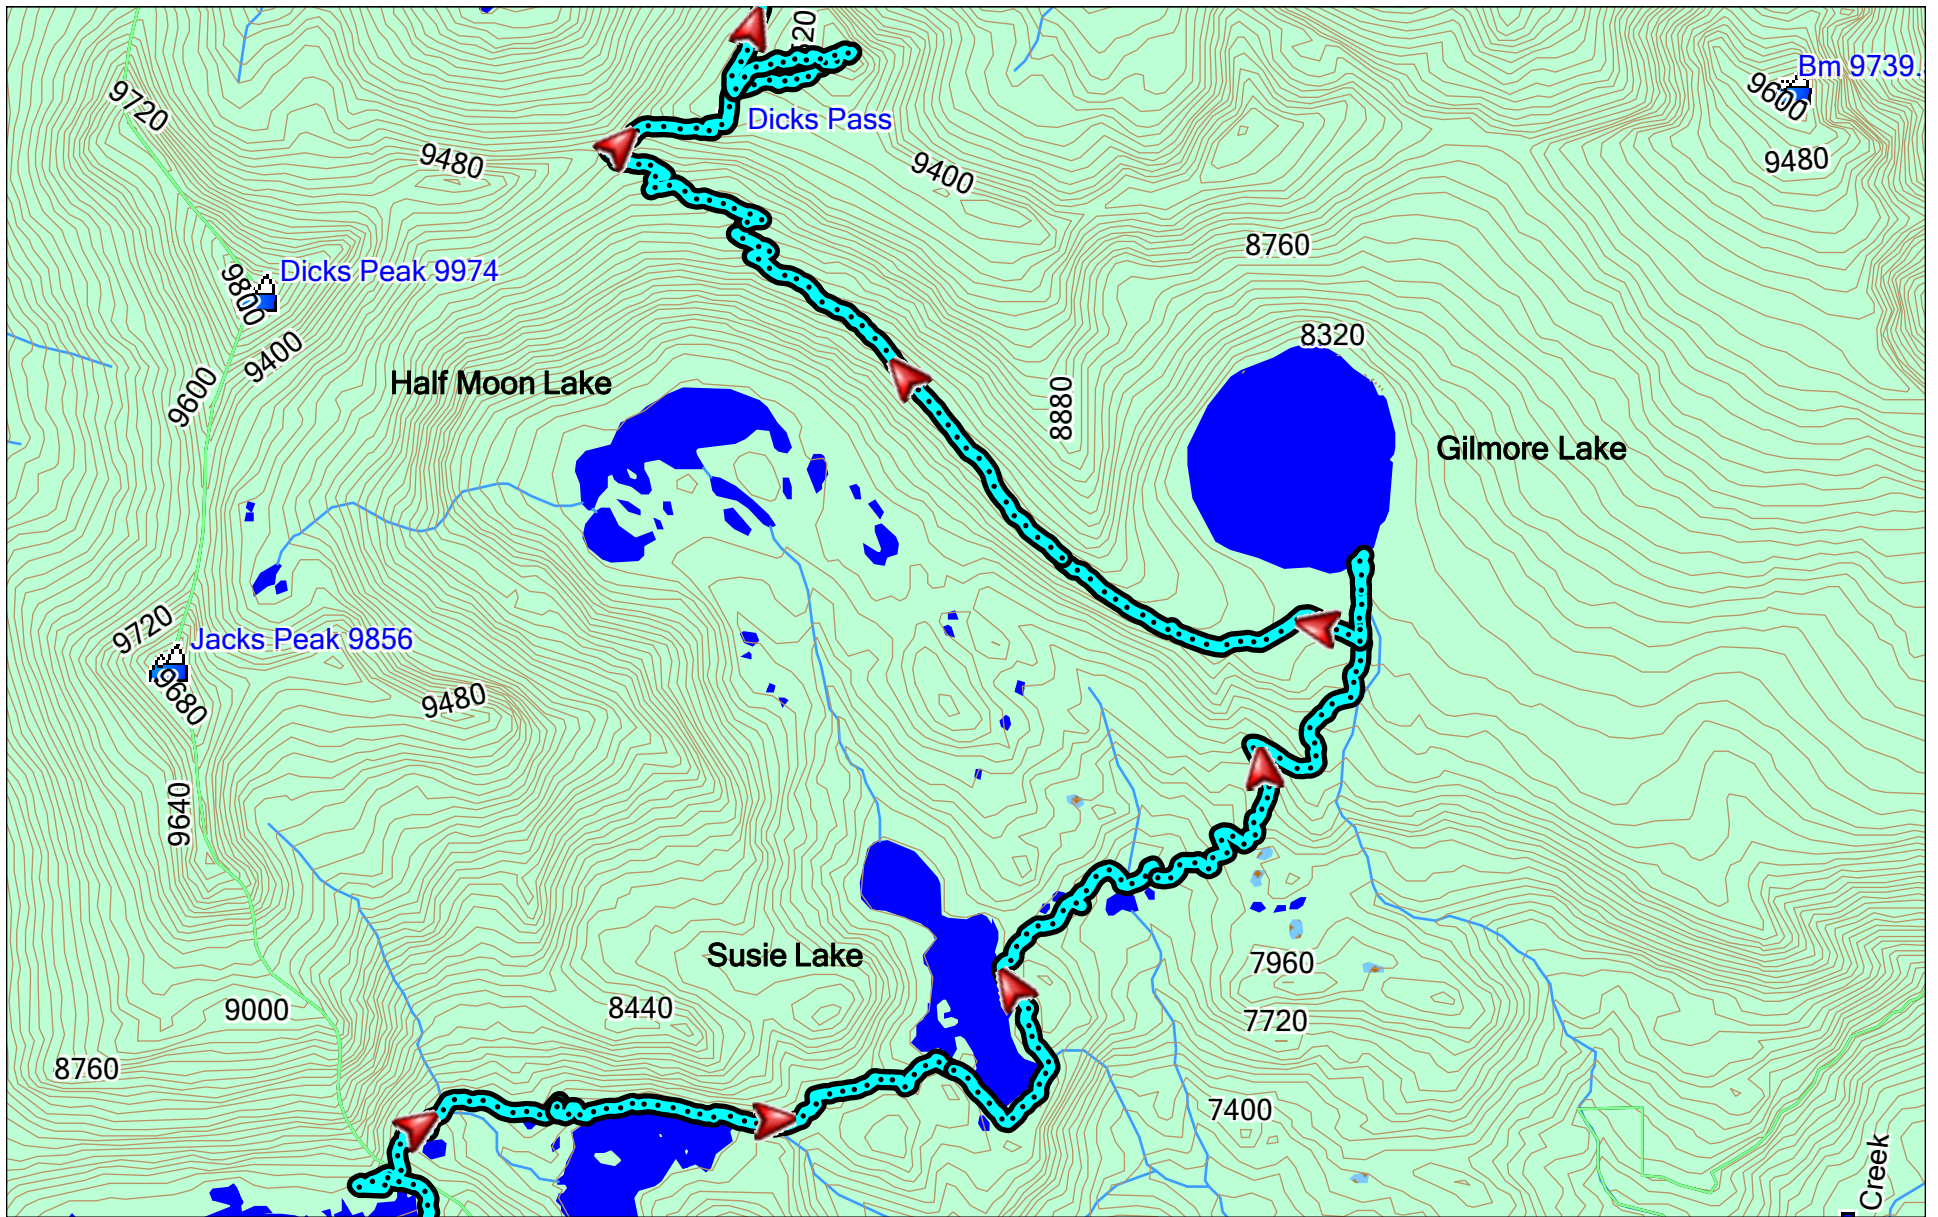

catopo11

Desolation Backpacking Trip 7-28-2019

catopo11  
Mapset was created using MapSetToolkit 1.77  
gps\_mapper

Desolation Backpacking Trip 7-28-2019

catopo11

Desolation Backpacking Trip 7-28-2019

**GARMIN.**

### Graph

#### Summary

Points: 4104 Distance: 24.0 mi Area: 19.1 sq mi

#### Time

Elapsed Time: 2 days 6:28:34 Moving Time: 10:55:16 Stopped Time: 1 day 19:33:18