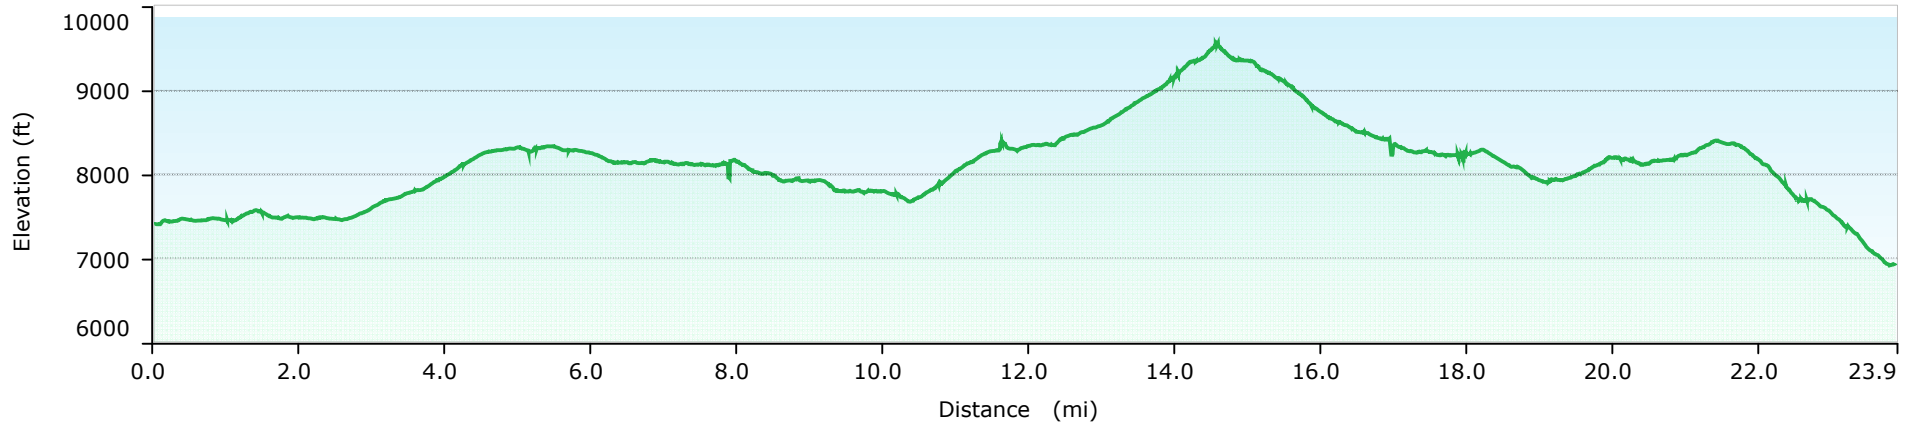

catopo11

Desolation Backpacking Trip 7-28-2019

catopo11

Desolation Backpacking Trip 7-28-2019

GARMIN.

catopo11

Desolation Backpacking Trip 7-28-2019

### Graph

#### Time

Elapsed Time: 2 days 6:28:34 Moving Time: 10:55:16 Stopped Time: 1 day 19:33:18

#### Elevation

Min: 6917 ft Max: 9558 ft Ascent: 4736 ft Descent: 5204 ft Grade: -0.4 %