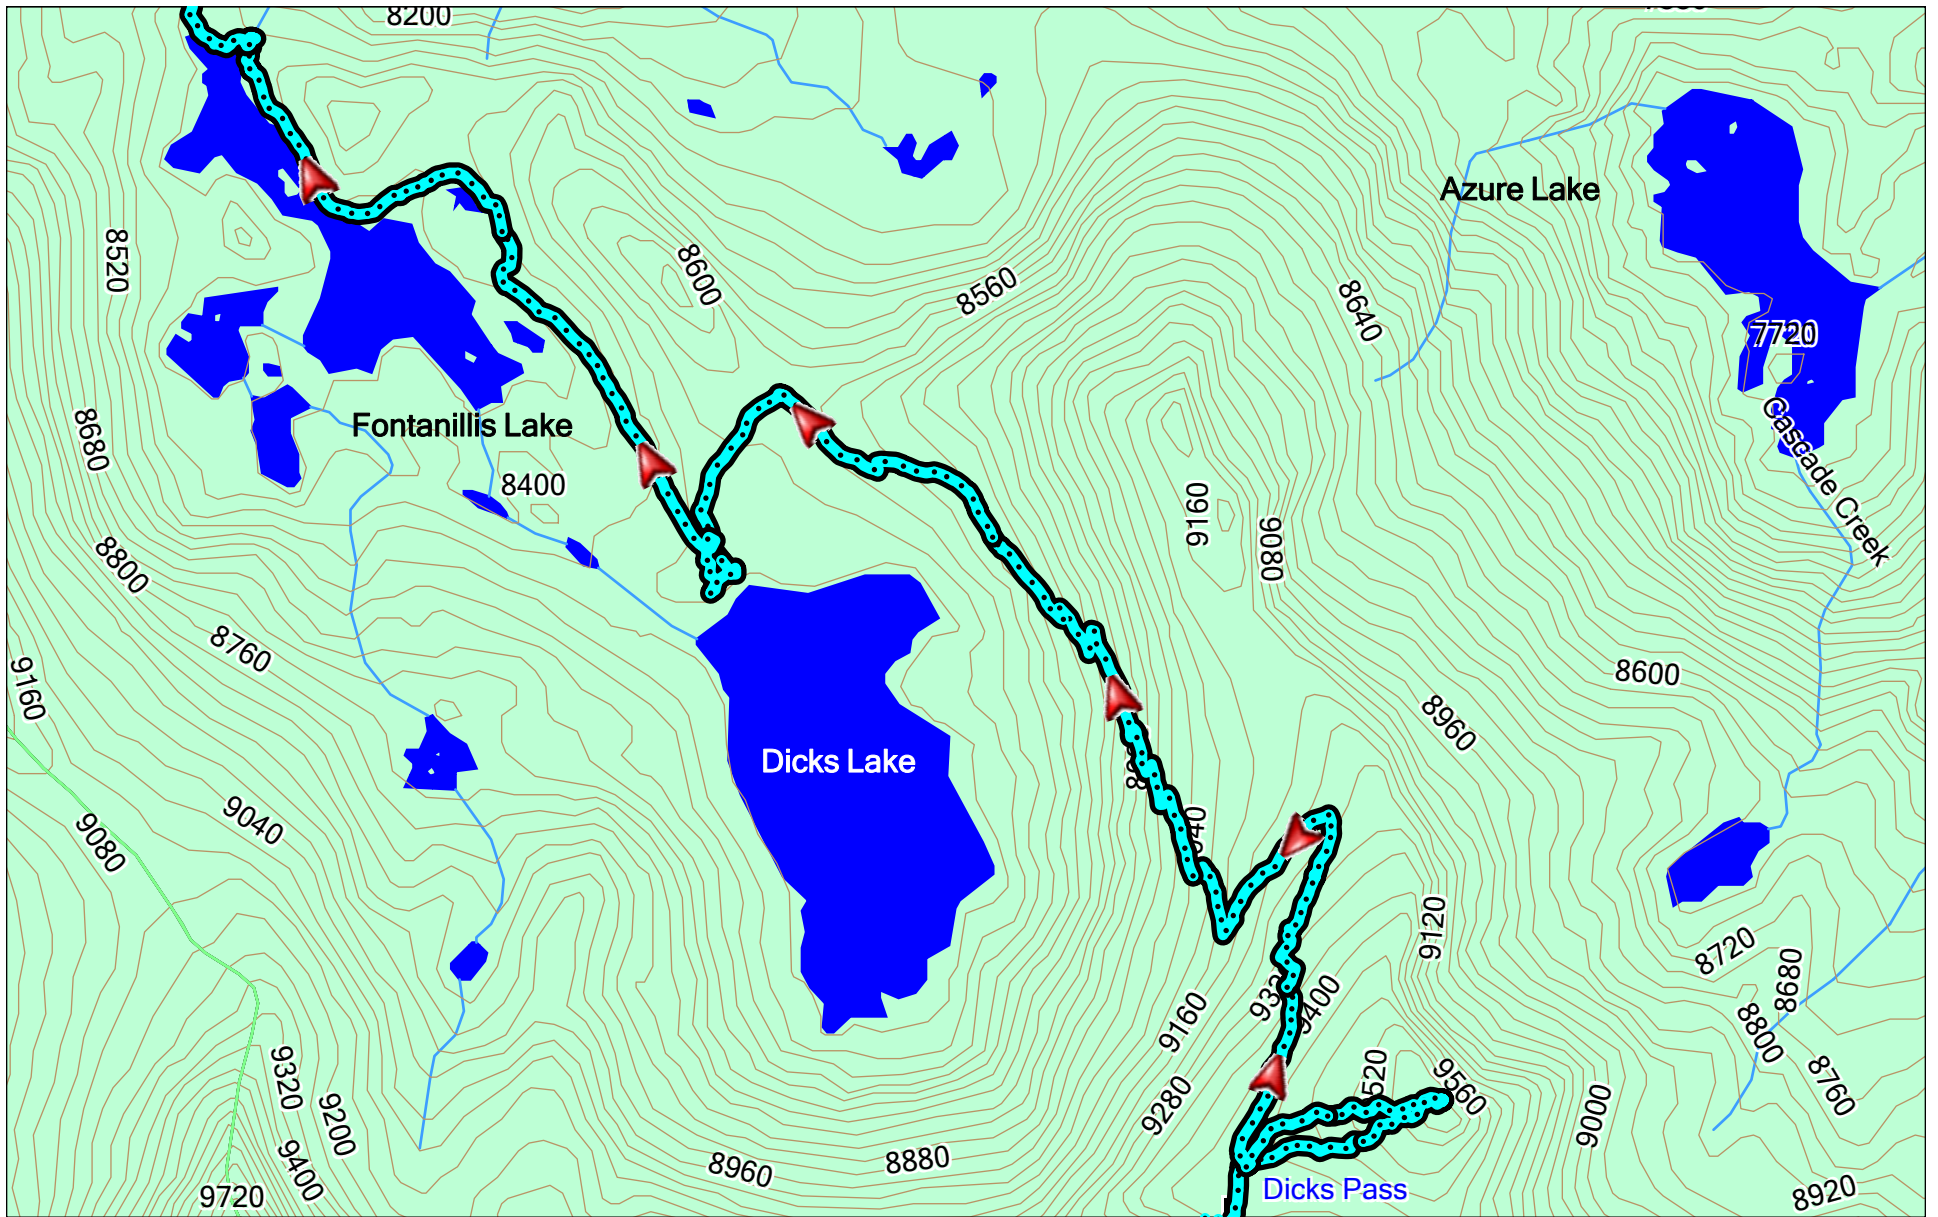

catopo11

Desolation Backpacking Trip 7-28-2019

catopo11  
Mapset was created using MapSetToolkit 1.77  
gps\_mapper

Desolation Backpacking Trip 7-28-2019

catopo11

Desolation Backpacking Trip 7-28-2019

**GARMIN.**

## Desolation Backpacking Trip 7-28-2019

### Graph

#### Summary

Points: 4104 Distance: 24.0 mi Area: 19.1 sq mi