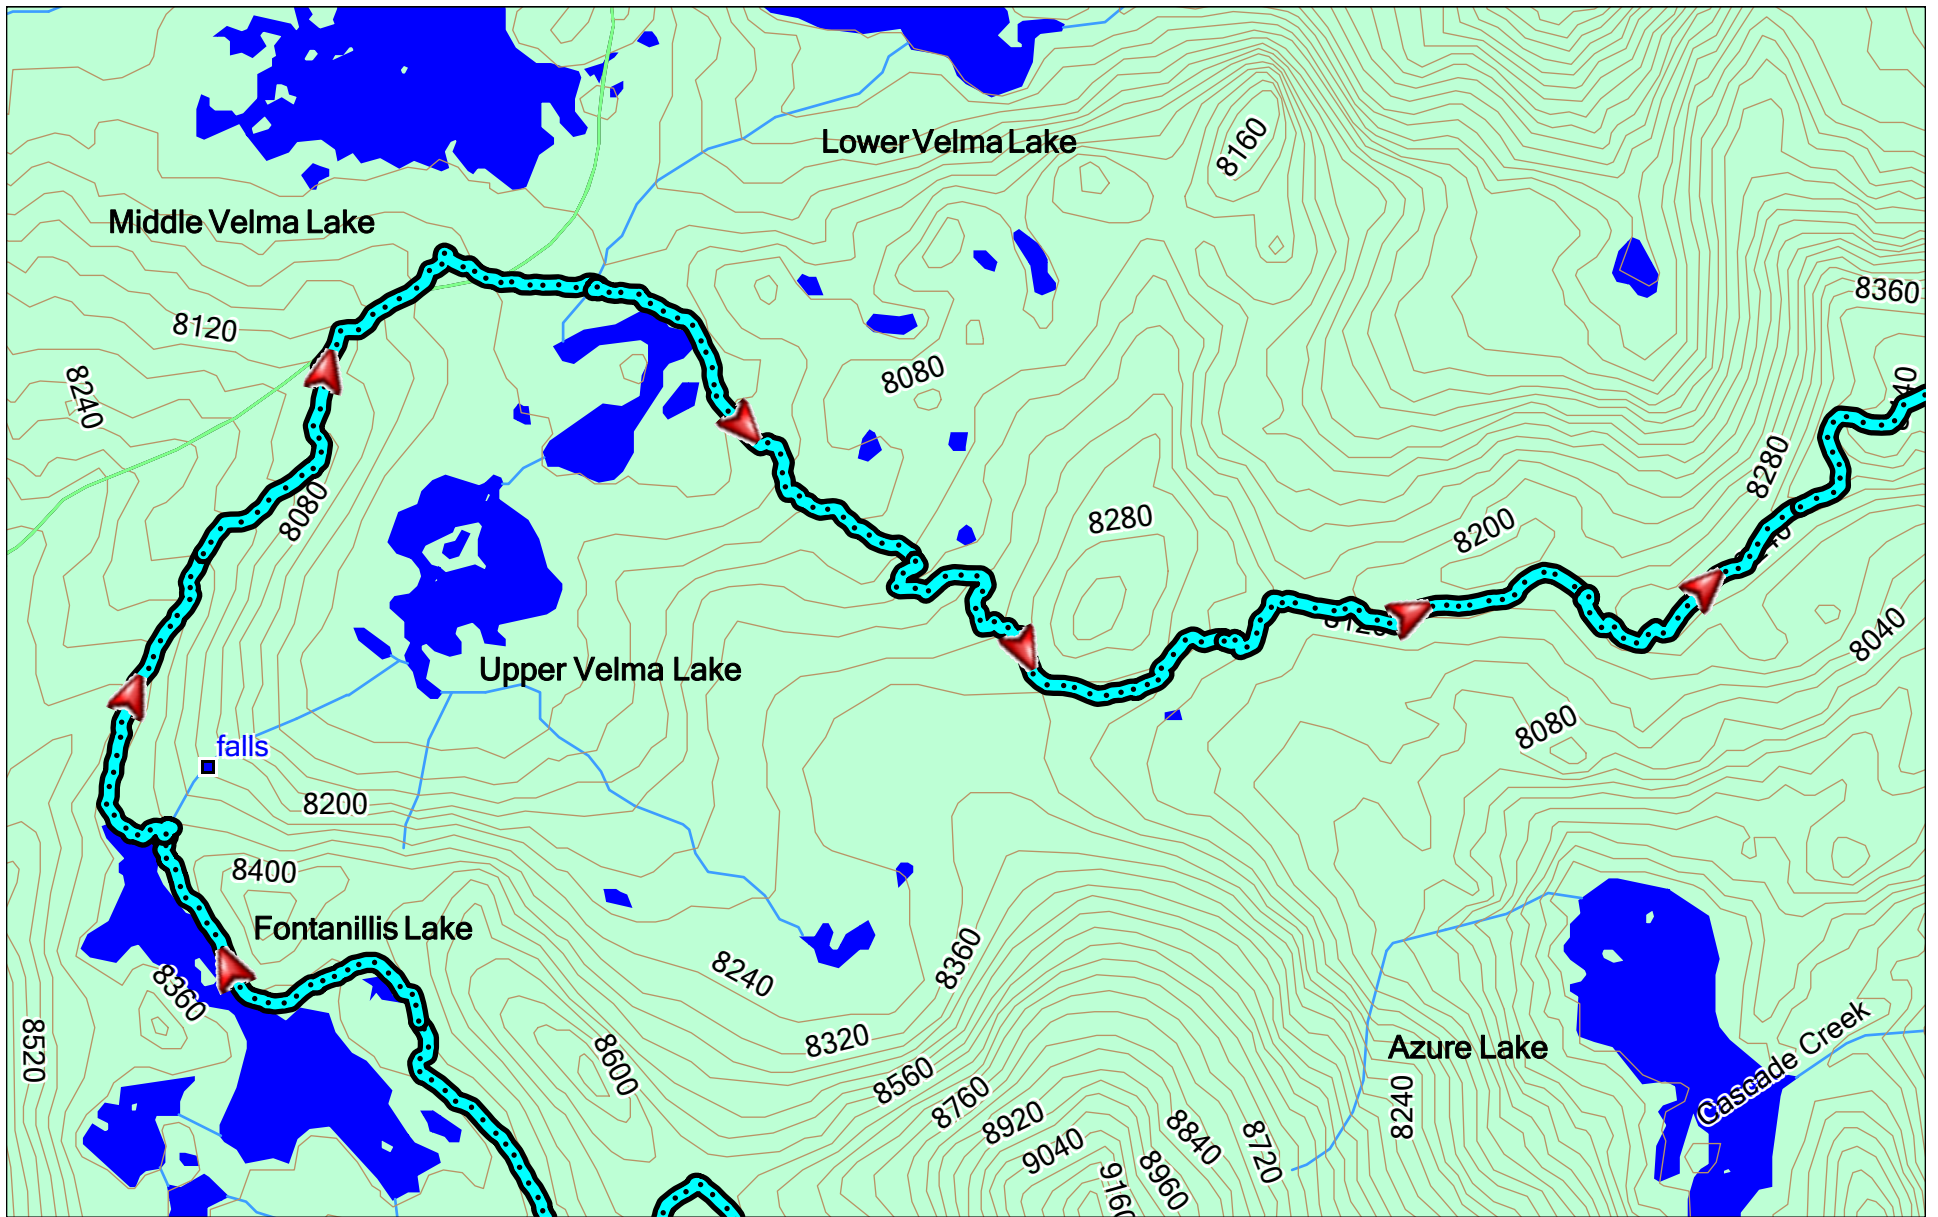

catopo11

Desolation Backpacking Trip 7-28-2019

GARMIN.