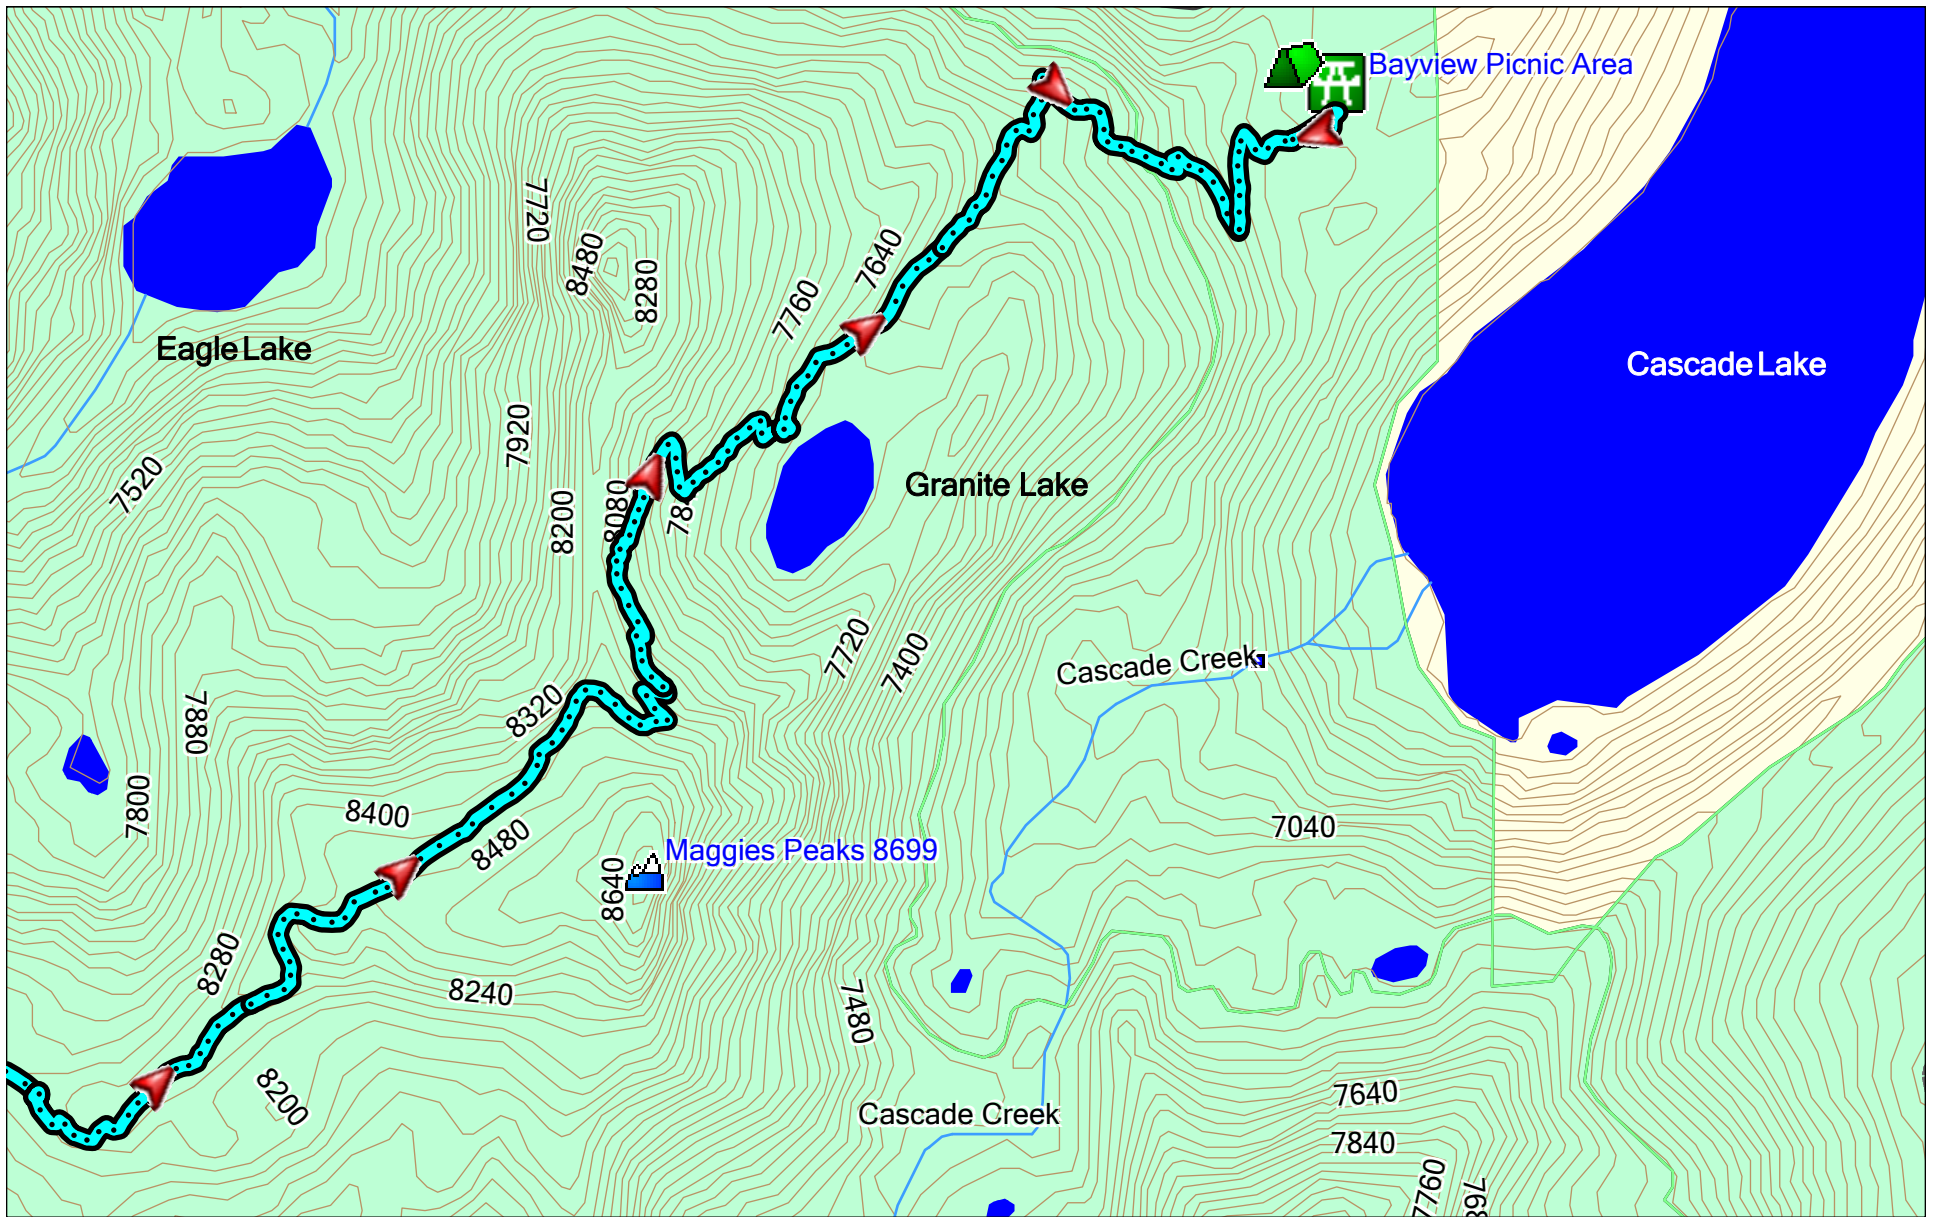

catopo11

Desolation Backpacking Trip 7-28-2019

catopo11

Desolation Backpacking Trip 7-28-2019

GARMIN.

catopo11

Desolation Backpacking Trip 7-28-2019

## Desolation Backpacking Trip 7-28-2019

### Graph

#### Summary

Points: 4104 Distance: 24.0 mi Area: 19.1 sq mi