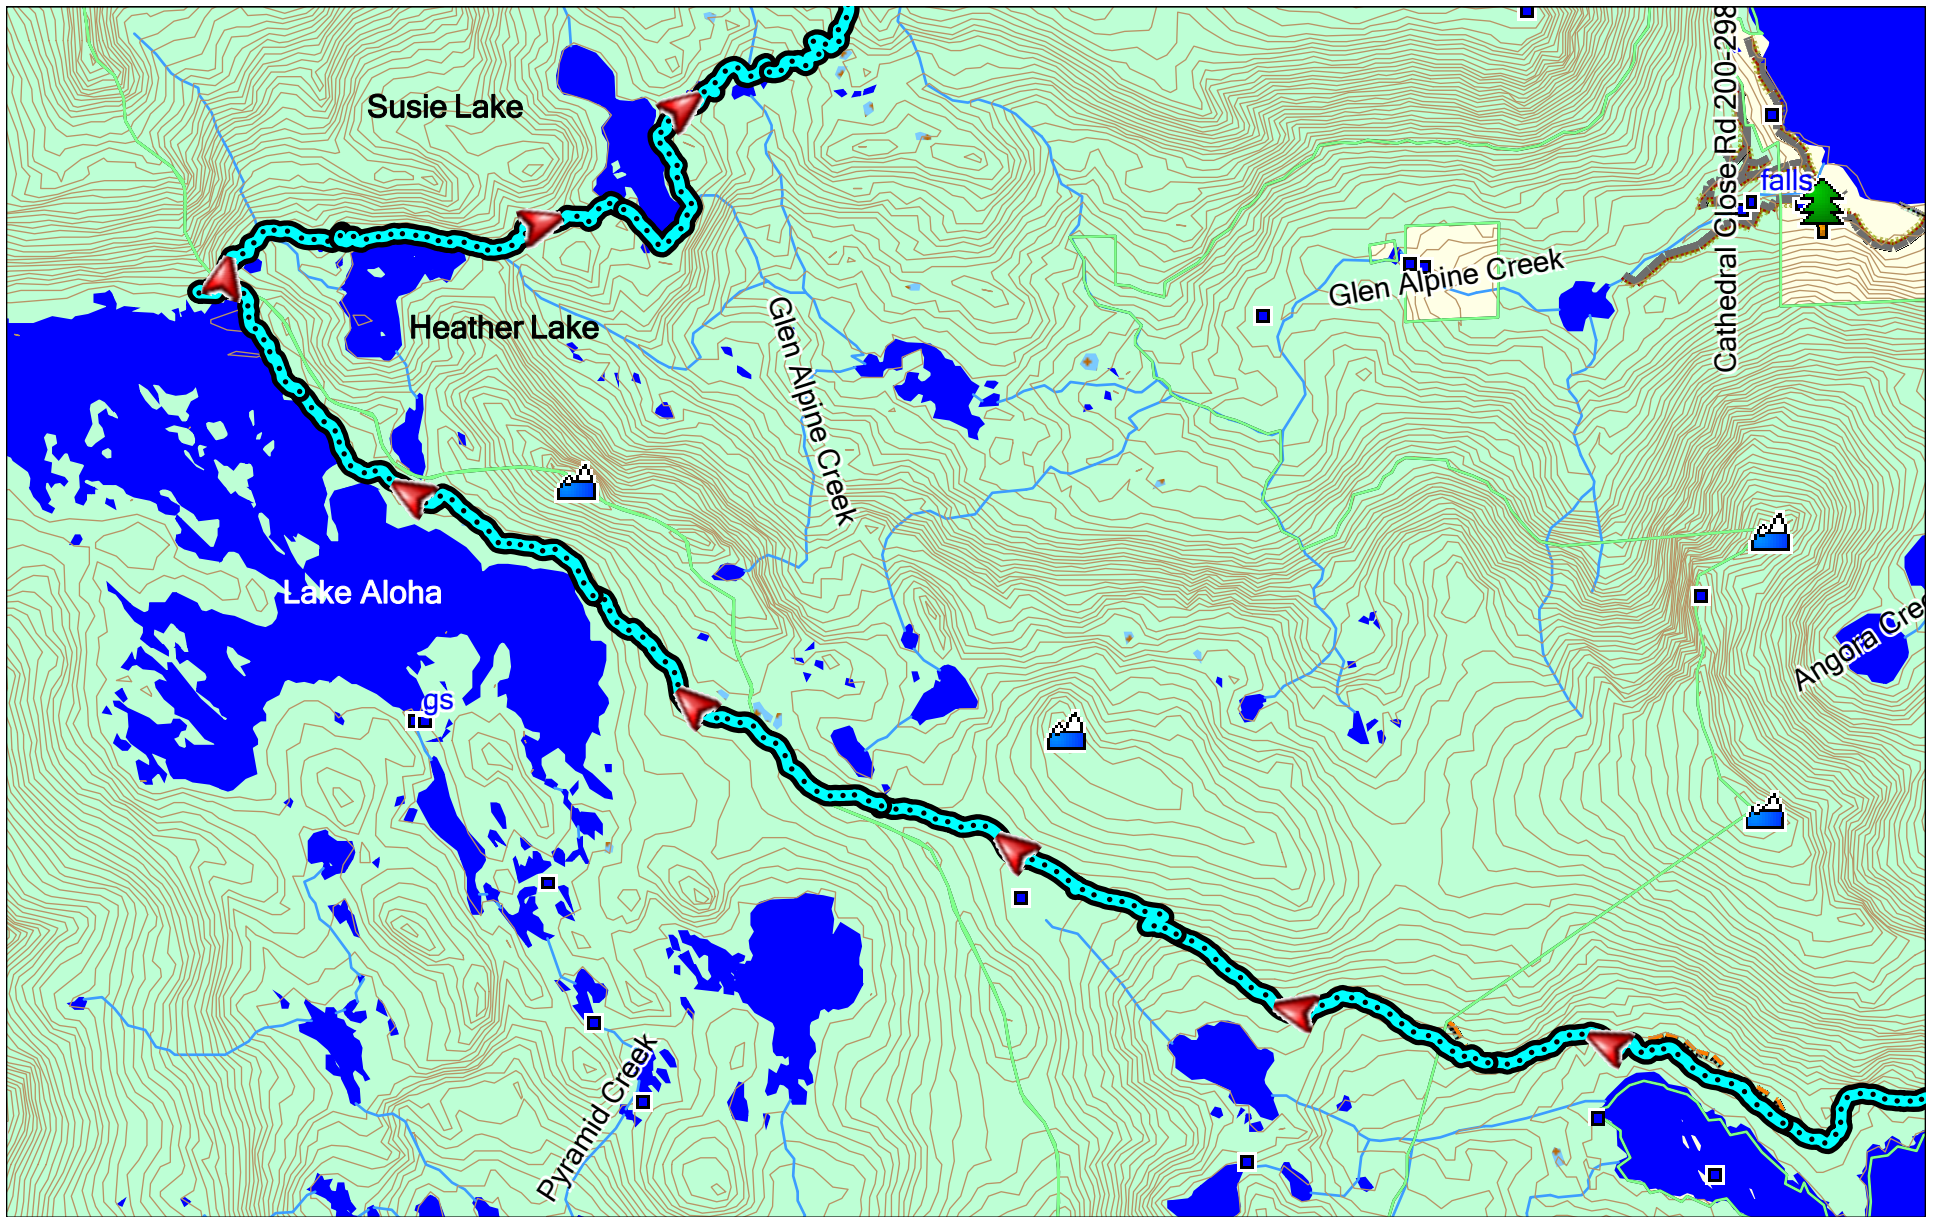

catopo11

Desolation Backpacking Trip 7-28-2019

catopo11  
Mapset was created using MapSetToolkit 1.77  
gps\_mapper

Desolation Backpacking Trip 7-28-2019

catopo11

Desolation Backpacking Trip 7-28-2019

**GARMIN.**

## Desolation Backpacking Trip 7-28-2019

#### Summary

Points: 4104 Distance: 24.0 mi Area: 19.1 sq mi

#### Time

Elapsed Time: 2 days 6:28:34 Moving Time: 10:55:16 Stopped Time: 1 day 19:33:18